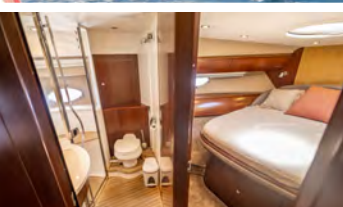

OUR CHARTER PRICES

(Taxes & Fuel Included)

Charter Hours	LOW SEASON (OCTOBER - MAY)	MID SEASON (JUNE & SEPT.)	HIGH SEASON (JULY & AUGUST)
4hrs	2.300€	2.475€	2.775€
6hrs	2.835€	3.080€	3.440€
8hrs	3.560€	3.760€	4.185€

CONTACT:

candelacharters@gmail.com

+34 644 76 23 97

Puerto Banús

CANDELA.
MARBELLA